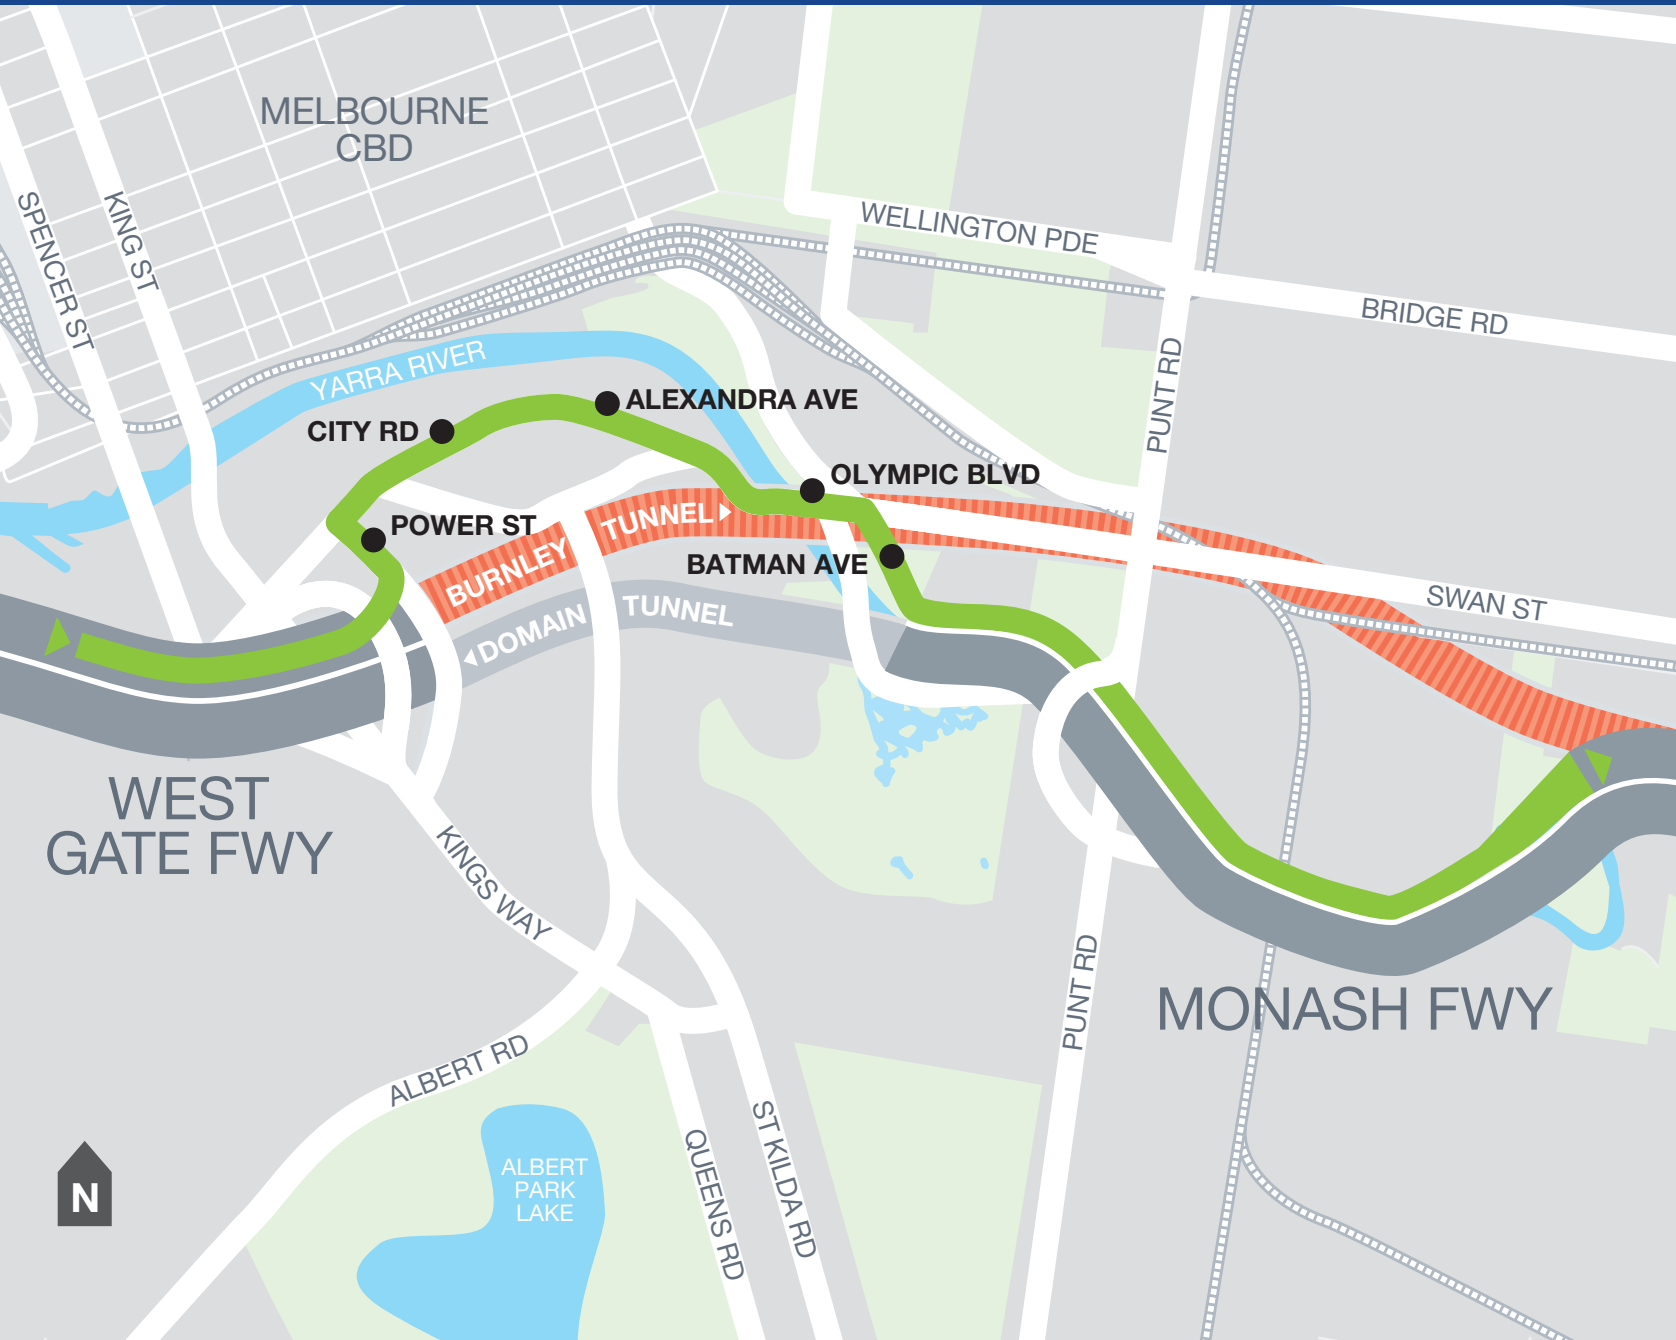

Burnley Tunnel closure

West Gate Freeway to Monash Freeway / S.E. suburbs detour

SATURDAY
11pm to midnight

and

SUNDAY
5am to 7am

-  Burnley Tunnel closed
- 
 - Exit the West Gate Freeway at Power Street
 - Right onto City Road
 - Continue to Alexandra Avenue
 - Left on Olympic Boulevard
 - Right on Batman Avenue
 - Continue onto CityLink/ Monash Freeway